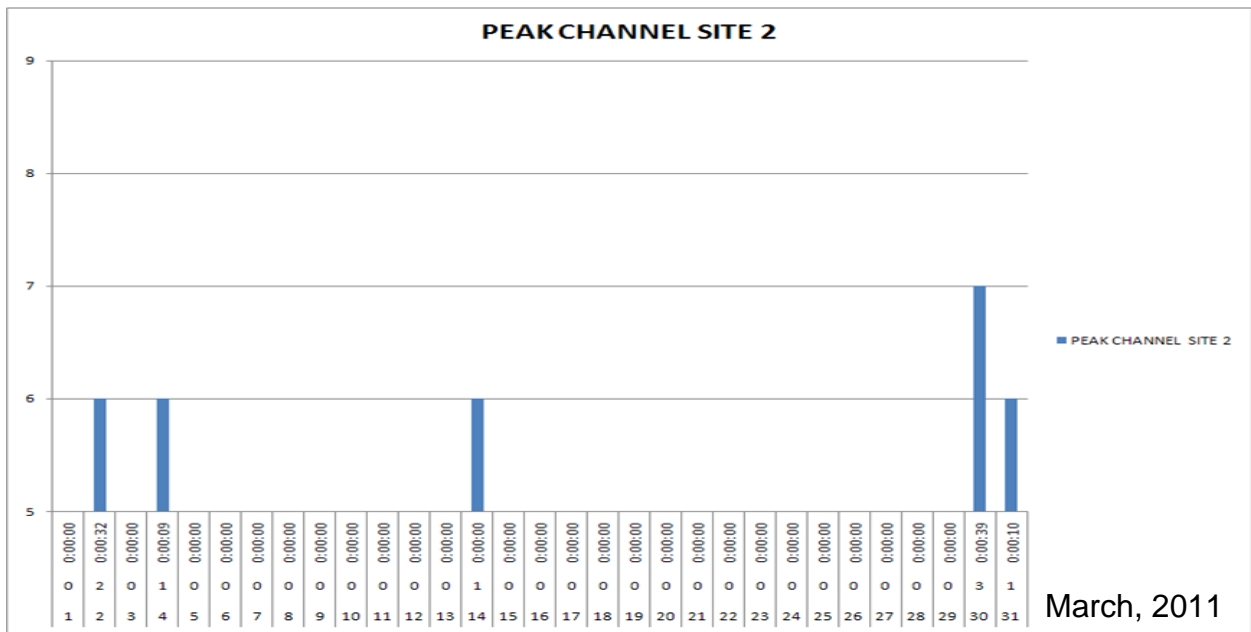

TOPAZ System Availability

Availability

Simulcast Cell – Peak Channel Use – March-May, 2011 (maximum 15 channels)

Thompson Peak – Peak Channel Use – March-May, 2011 (maximum 9 channels)

White Tanks – Peak Channel Use – March-May, 2011 (maximum 4 channels)