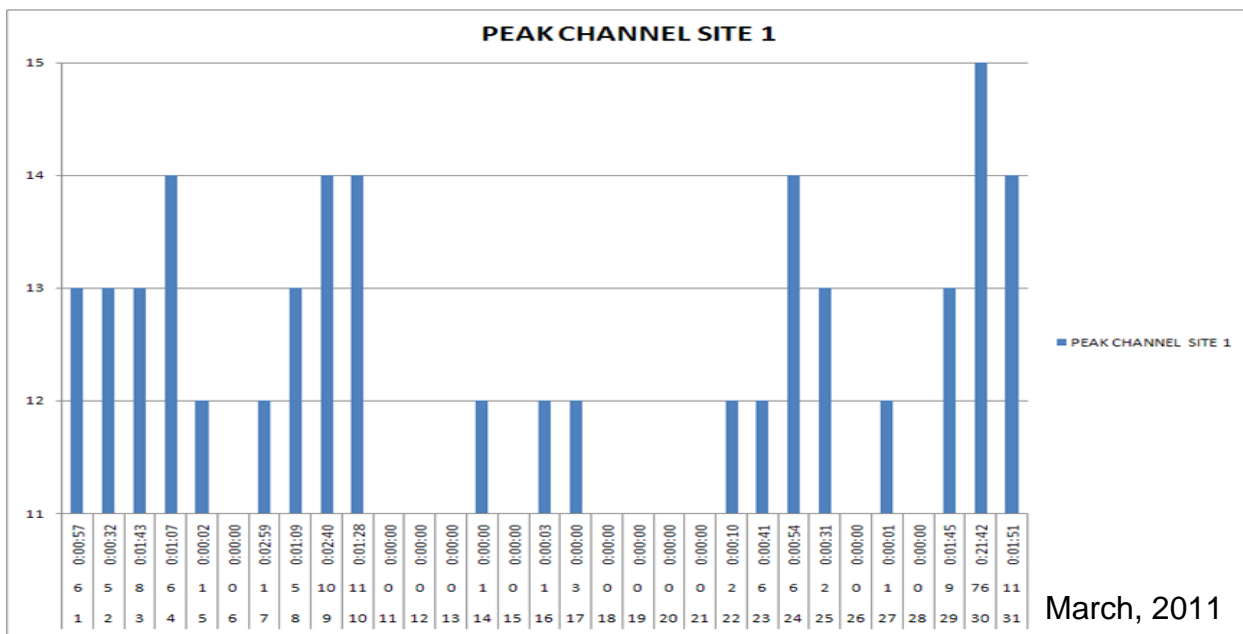

TOPAZ System Availability

Availability

Simulcast Cell – Peak Channel Use – March-May, 2011 (maximum 15 channels)

Thompson Peak – Peak Channel Use – March-May, 2011 (maximum 9 channels)

White Tanks – Peak Channel Use – March-May, 2011 (maximum 4 channels)