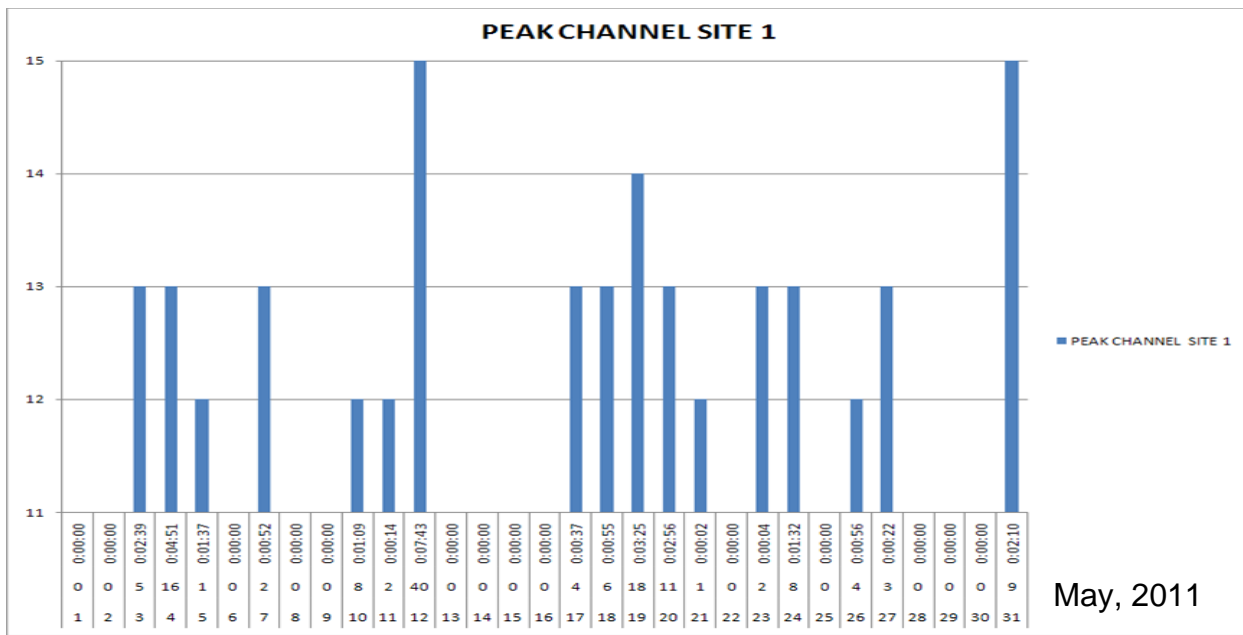

TOPAZ System Availability

Availability

Simulcast Cell – Peak Channel Use – March-May, 2011 (maximum 15 channels)

Thompson Peak – Peak Channel Use – March-May, 2011 (maximum 9 channels)

White Tanks – Peak Channel Use – March-May, 2011 (maximum 4 channels)