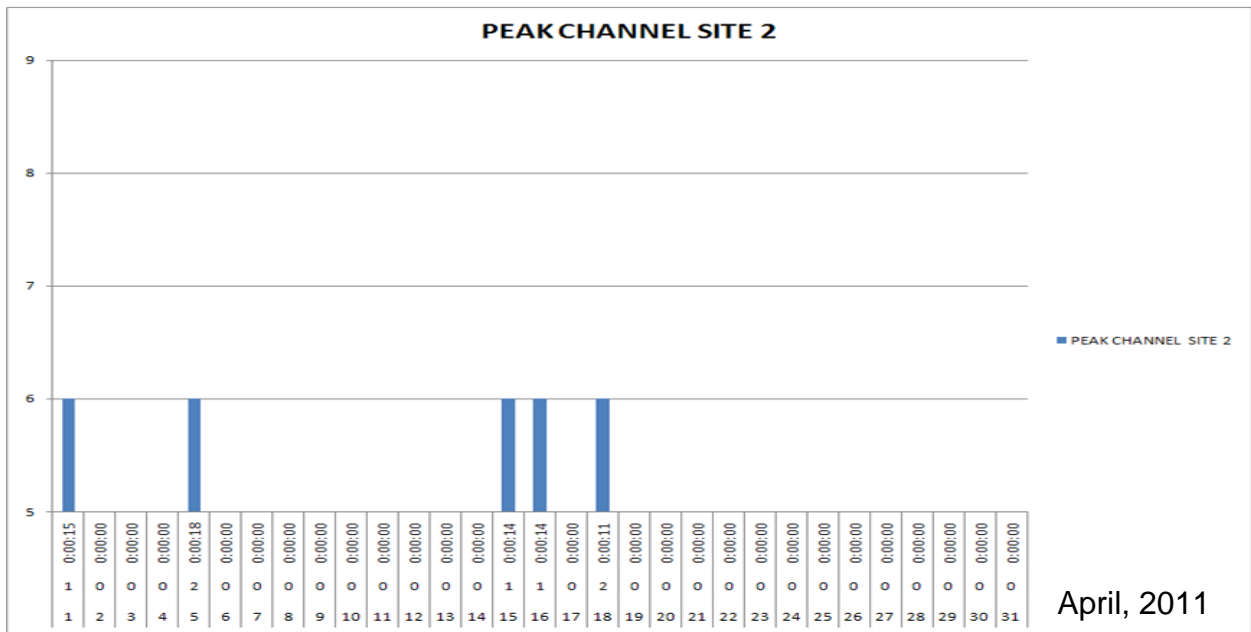

TOPAZ System Availability

Availability

Simulcast Cell – Peak Channel Use – March-May, 2011 (maximum 15 channels)

Thompson Peak – Peak Channel Use – March-May, 2011 (maximum 9 channels)

White Tanks – Peak Channel Use – March-May, 2011 (maximum 4 channels)