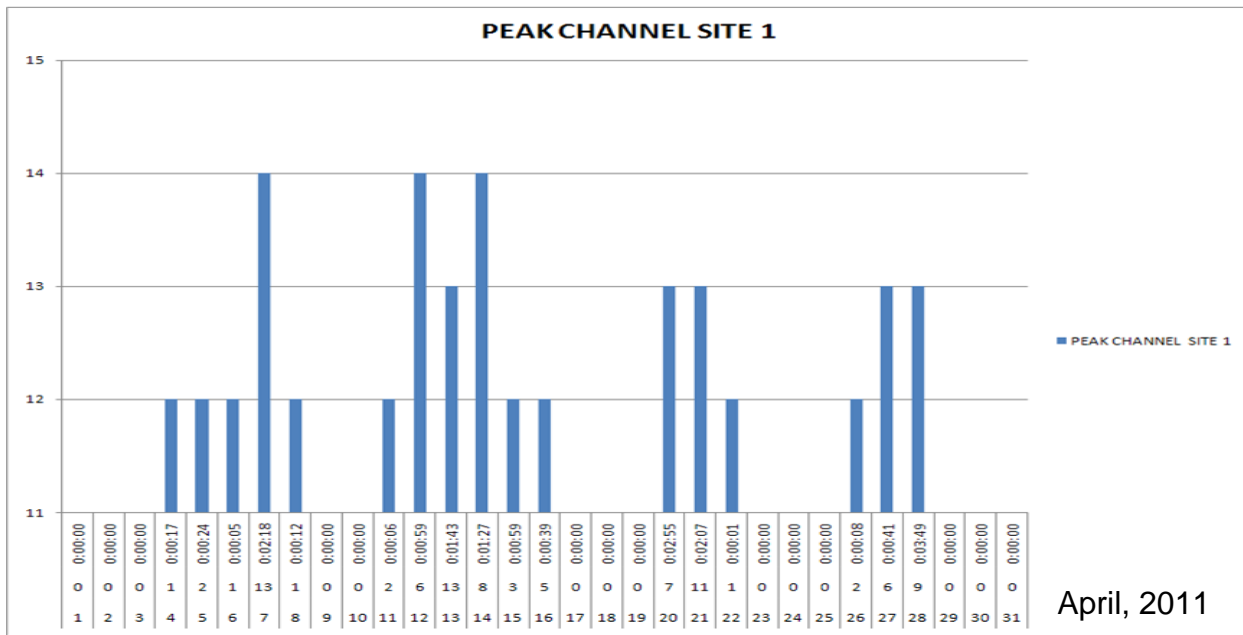

TOPAZ System Availability

Availability

Simulcast Cell – Peak Channel Use – March-May, 2011 (maximum 15 channels)

Thompson Peak – Peak Channel Use – March-May, 2011 (maximum 9 channels)

White Tanks – Peak Channel Use – March-May, 2011 (maximum 4 channels)