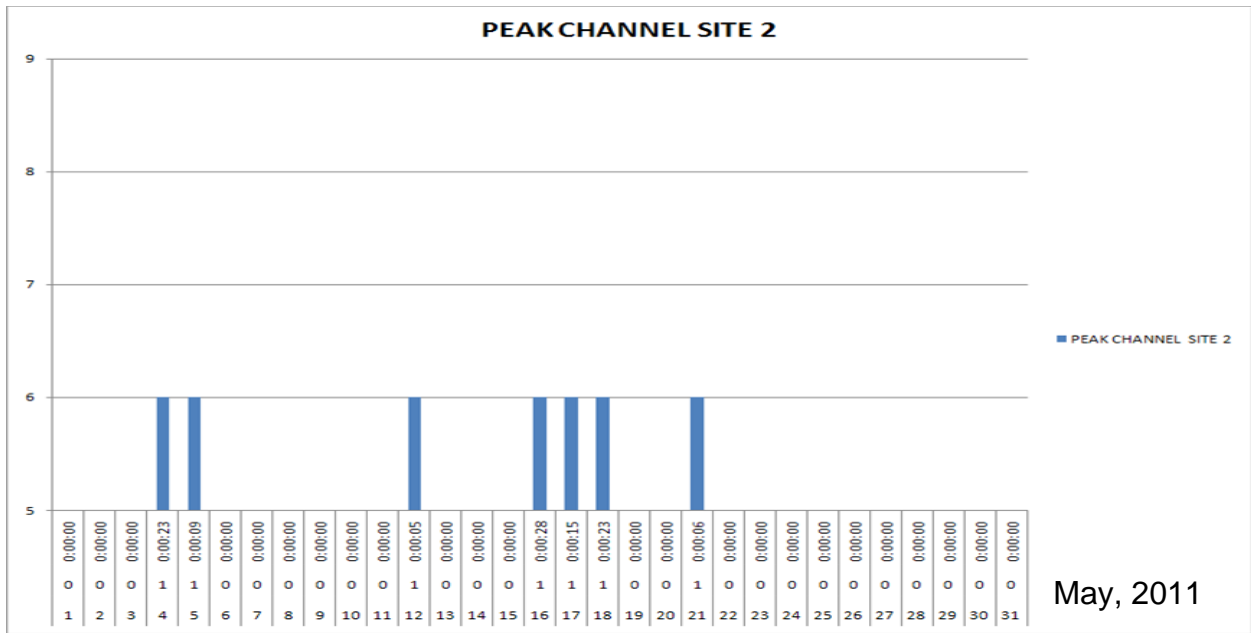

TOPAZ System Availability

Availability

Simulcast Cell – Peak Channel Use – March-May, 2011 (maximum 15 channels)

Thompson Peak – Peak Channel Use – March-May, 2011 (maximum 9 channels)

White Tanks – Peak Channel Use – March-May, 2011 (maximum 4 channels)